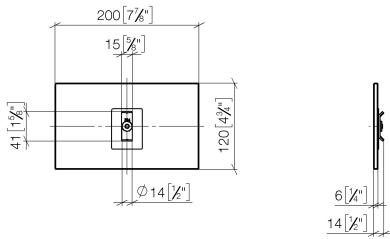

## Attachment set for towel bar/tumbler mounting on one side -

---

12 350 970 90

- for installation on glass tiles

Attachment set for towel bar/tumbler mounting on one side -

---

12 350 970 90

mm [inches]

Attachment set for towel bar/tumbler mounting on one side -

---

12 350 970 90